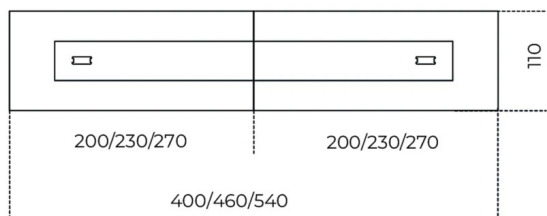

Available with Cover Cable Plate 1 cable management, on request. Cover Cable Plate 1 is painted in the same colour of the glass top. The painting of the glass top in the middle part can only be done in the bright version.

Cm (L x P x H)

400 x 110 x 74
460 x 110 x 74
540 x 110 x 74
580 x 110 x 74
640 x 110 x 74
760 x 110 x 74

Inches (L x P x H)

157½ x 43½ x 29¼
181¼ x 43½ x 29¼
212¾ x 43½ x 29¼
228½ x 43½ x 29¼
252 x 43½ x 29¼
299¼ x 43½ x 29¼