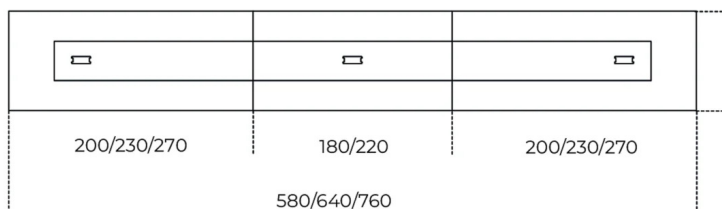

Available with Cover Cable Plate 1 cable management, on request. Cover Cable Plate 1 is painted in the same colour of the glass top. The painting of the glass top in the middle part can only be done in the bright version.

Cm (L x P x H)

400 x 110 x 74
460 x 110 x 74
540 x 110 x 74
580 x 110 x 74
640 x 110 x 74
760 x 110 x 74

Inches (L x P x H)

157½ x 43½ x 29¼
181¼ x 43½ x 29¼
212¾ x 43½ x 29¼
228½ x 43½ x 29¼
252 x 43½ x 29¼
299¼ x 43½ x 29¼